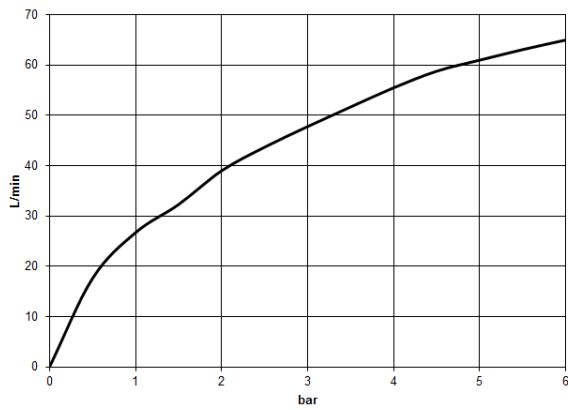

13 672 780

- 280mm projection
- cascade
- total height 830 - 900 mm
- height up to aerator 665 – 735 mm
- push-on rosette 130 x 130 mm
- max. flow 47.8 l/min at 3 bar flow pressure

	Dark Chrome	13 672 780-19
	Chrome	13 672 780-00
	Brushed Platinum	13 672 780-06
	Platinum	13 672 780-08
	Brushed Durabronze (23kt Gold)	13 672 780-28
	Brushed Champagne (22kt Gold)	13 672 780-46
	Champagne (22kt Gold)	13 672 780-47

13 672 780

mm [inches]

Flow rate chart

13 672 780

Parts for other  
finishes can be found  
here: [Chrome](#)