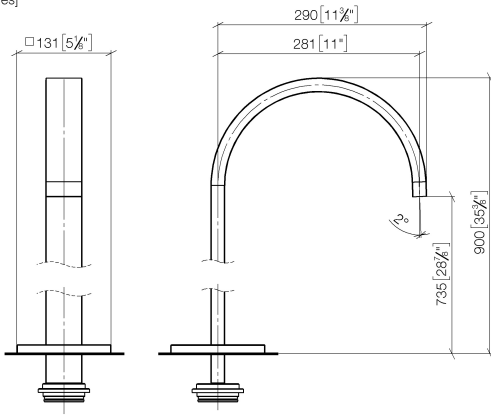

13 672 780

- 280mm projection
- cascade
- total height 830 - 900 mm
- height up to aerator 665 – 735 mm
- push-on rosette 130 x 130 mm
- max. flow 47.8 l/min at 3 bar flow pressure

	Dark Chrome	13 672 780-19
	Chrome	13 672 780-00
	Brushed Platinum	13 672 780-06
	Platinum	13 672 780-08
	Brushed Durabronze (23kt Gold)	13 672 780-28
	Brushed Champagne (22kt Gold)	13 672 780-46
	Champagne (22kt Gold)	13 672 780-47

13 672 780

mm [inches]

Flow rate chart

13 672 780

Parts for other  
finishes can be found  
here: [Chrome](#)